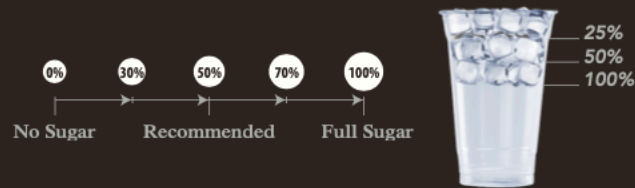

## TOPPINGS

Pearl  
\$0.50

White Pearl  
\$0.75

Rainbow Jelly  
\$0.50

Milk Foam \$0.50(Reg)  
\$0.75(Creme Brulee)

Pudding  
\$0.50

Herbal Jelly  
\$0.50

Aloe  
\$0.75

Coconut Jelly  
\$0.50

Ai-Yu  
\$0.50

Basil Seed  
\$0.50

## SWEET AND ICE LEVELS